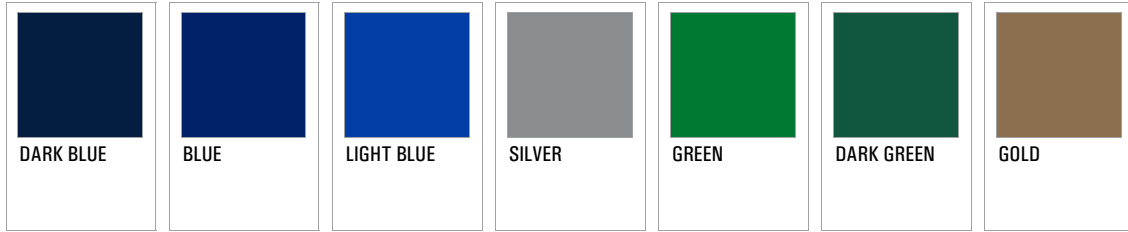

NBA Shooting Stars

National Basketball Association (2003-2004 through present)

Events: Primary Logo Colors - Solid Colors (2010 NBA Haier Shooting Stars Logo)

Dark Blue, Blue, Light Blue, Silver, Green, Dark Green, Gold, White

2009-2010

Primary Colors:

(Metallic)

(Metallic)

Additional Colors:

(NBA Logo Only)